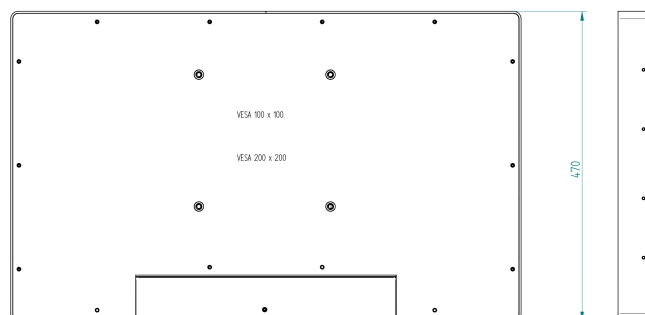

- -
- 32" Projected Capacitive Multitouch Display (PCAP)
- Aluminum
- Made in Spain
- Compact design

Manufactured in Aluminium.
Projected Capacitive Multitouch sensor (PCAP).

Dimensions

Specifications

Display

| | |
|------------------|--|
| Touch technology | Projected Capacitive MultiTouch (PCAP) |
| Inches | 32" |
| Format | 16:9 |
| Resolution | 1920 x 1080 |
| Backlight | LED |
| Brightness | 500 cd/m2 |
| Ratio contrast | 3000:1 |
| Angle vision | 178/178 |
| LED Life Time | 50.000 h |