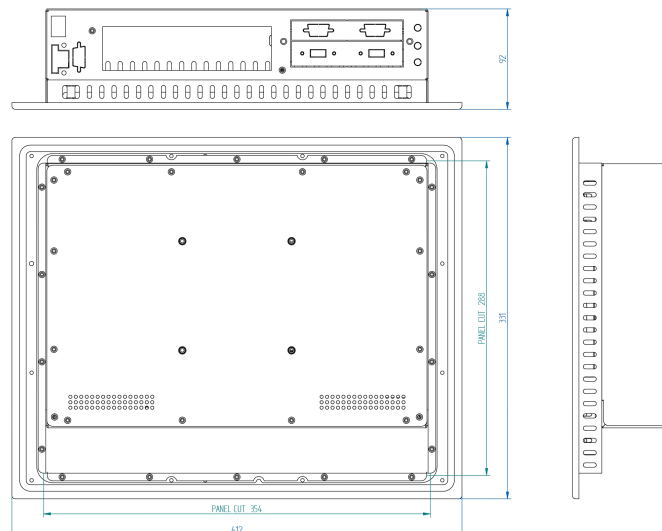

Dimensions

Specifications

Display

| | |
|------------------|--|
| Touch technology | Projected Capacitive MultiTouch (PCAP) |
| Inches | 15" |
| Format | 4:3 |
| Resolution | 1024 x 768 |
| Backlight | LED |
| Brightness | 500 cd/m2 |
| Ratio contrast | 2500:1 |
| Angle vision | 176/176 |
| LED Life Time | 70.000 h |

Mechanical

| | |
|------------|------------------------|
| Dimensions | 412 x 331 x 92 mm |
| Weight | 5,8 kg |
| Mount | Panelable Frontalmente |
| Panel cut | 354 x 288 mm |

Optionals

| | |
|--------------|----------------------------------|
| Screen | High brightness for outdoors use |
| USB Ports | - |
| Serial Ports | - |
| Modem | - |
| WIFI Module | - |
| Slot PCIe | To Be Consulted |
| Others | To Be Consulted |